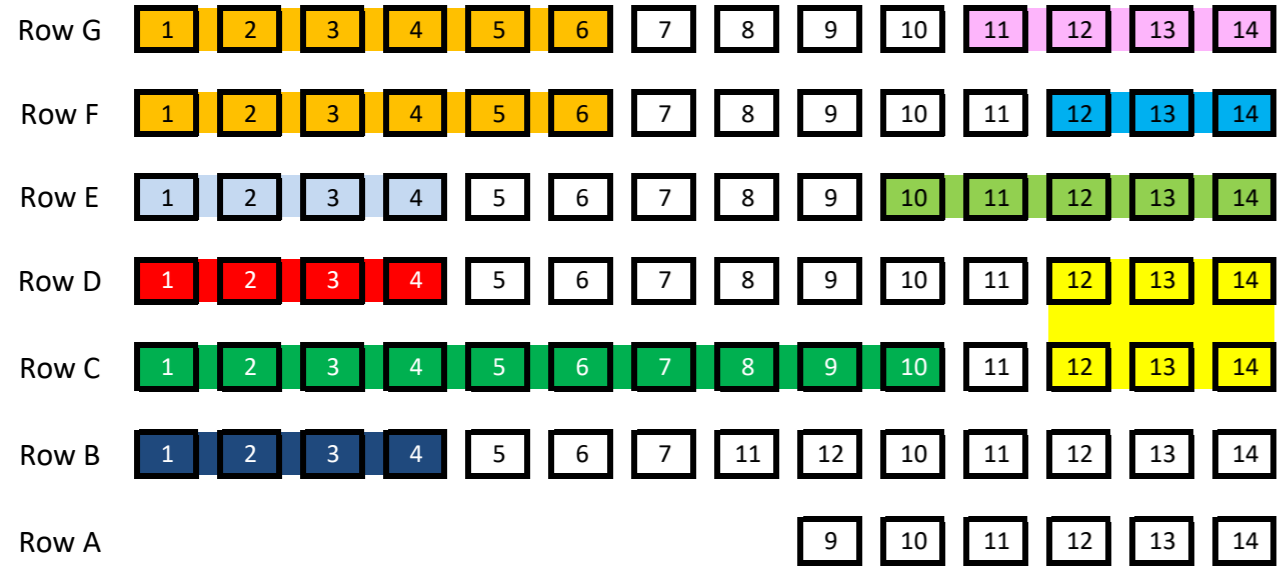

Spectator seats 0
Swimmers Seats 90
Total Seats 90

CAPITAL 20	TAWA 36
PCA 28	

Pillar to Pillar, seat spaces are based on
 s from pillar to pillar in the Gallery stand

TERRACE SEATING - Bay 3

Row A	14	13	12	11	10	9	8	7	6	5	4	3	2	1
Row B	14	13	12	11	10	9	8	7	6	5	4	3	2	1
Row C	14	13	12	11	10	9	8	7	6	5	4	3	2	1

Spectator Seats 0
Swimmers Seats 40
Total Seats

TASMAN 16	SWIM TIMARU 10
LEVIN 14	

TERRACE SEATING - Bay 4

Row A	14	13	12	11	10	9	8	7	6	5	4	3	2	1
Row B	14	13	12	11	10	9	8	7	6	5	4	3	2	1
Row C	14	13	12	11	10	9	8	7	6	5	4	3	2	1

Spectator Seats 0
Swimmers Seats 39
Total Seats

NORTH CANTERBURY 15	WHARENUI 24
---------------------	-------------

GALLERY SEATING - Bay 5

STAIRS
 Spectator Seats 0
 Swimmers Seats 90
 Total Seats 90

CARTERTON 4
KIWI WEST 10
NEPTUNE 4
AQUABLADZ 4
RAUMATI 12
PALMERSTON NORTH 6
WAITAHA 5
AQUAGYM 3
QEII 4

GALLERY SEATING - Bay 6

Spectator Seats 98
 Swimmers Seats 0
 Total Seats 98

Terrace Seating Bays go from Pillar to Pillar, seat spaces are based on
 The equivalent number of seats from pillar to pillar in the Gallery stand