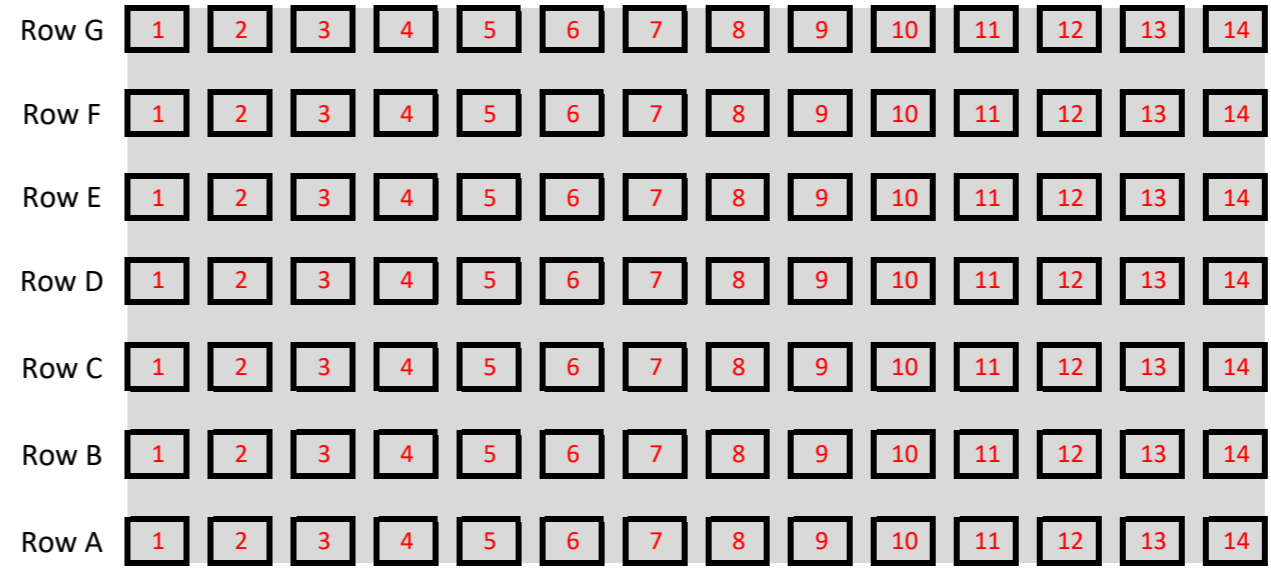

Spectator Seats 0
Swimmers Seats 40
Total Seats

TASMAN 16	SWIM TIMARU 10
LEVIN 14	

TERRACE SEATING - Bay 4

Row A	14	13	12	11	10	9	8	7	6	5	4	3	2	1
Row B	14	13	12	11	10	9	8	7	6	5	4	3	2	1
Row C	14	13	12	11	10	9	8	7	6	5	4	3	2	1

Spectator Seats 0
Swimmers Seats 39
Total Seats

NORTH CANTERBURY 15	WHARENUI 24
---------------------	-------------

GALLERY SEATING - Bay 5

STAIRS
 Spectator Seats 0
 Swimmers Seats 90
 Total Seats 90

CARTERTON 4
KIWI WEST 10
NEPTUNE 4
AQUABLADZ 4
RAUMATI 12
PALMERSTON NORTH 6
WAITAHA 5
AQUAGYM 3
QEII 4

GALLERY SEATING - Bay 6

Spectator Seats 98
 Swimmers Seats 0
 Total Seats 98

Terrace Seating Bays go from Pillar to Pillar, seat spaces are based on
 The equivalent number of seats from pillar to pillar in the Gallery stand